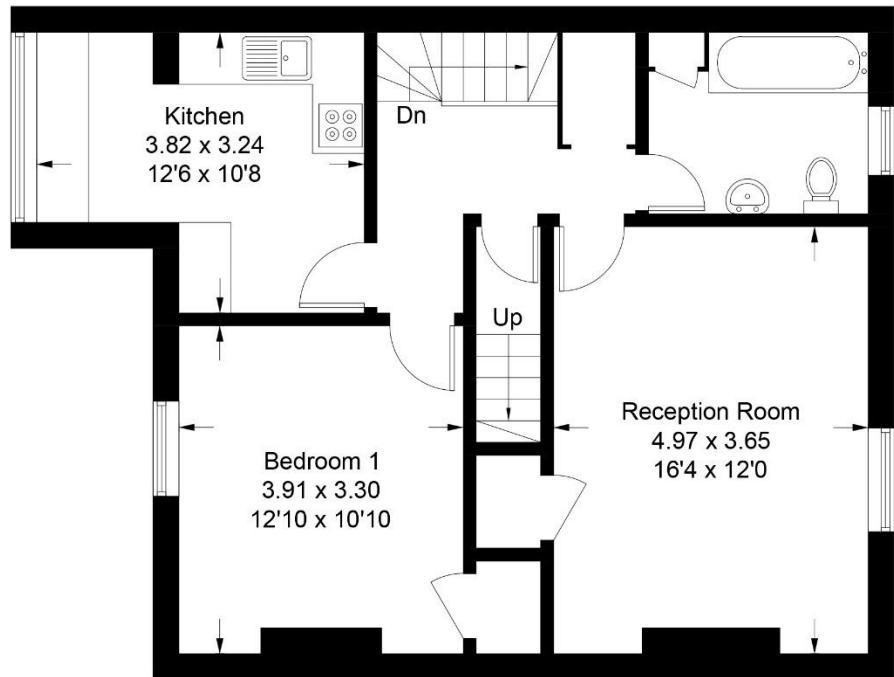

Keyser House

Approximate Gross Internal Area = 102.2 sq m / 1100 sq ft

Second Floor

Ground Floor

First Floor

Illustration for identification purposes only, measurements are approximate, not to scale.