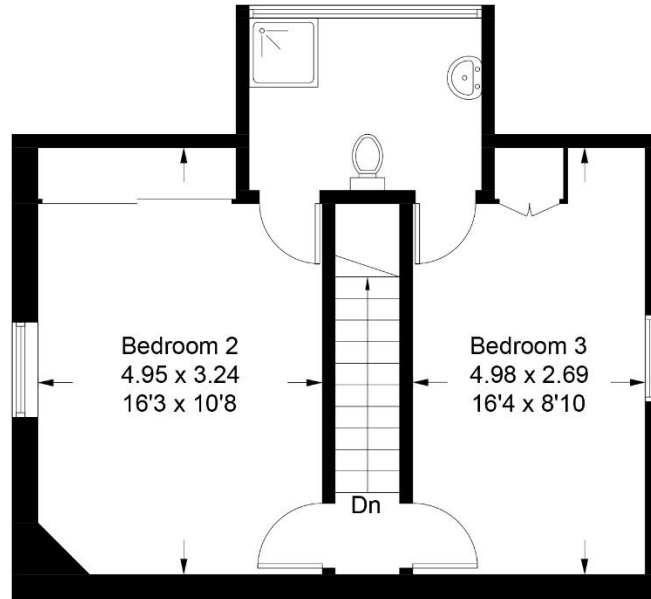

Keyser House

Approximate Gross Internal Area = 102.2 sq m / 1100 sq ft

Second Floor

Ground Floor

First Floor

Illustration for identification purposes only, measurements are approximate, not to scale.